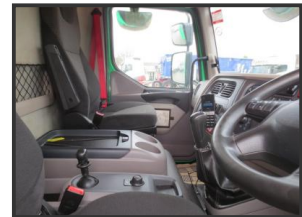

DAF LF45

£POA

2016 DAF LF45 150 7.5 tonne rigid truck fitted with a 20Ft GRP box body and tuck under tail lift
Manual gear box Only done 132,000 Kms Warranted Test June 2022

Product Details	
Category/Type	Rigid Trucks
Make	DAF
Model	LF45
Year	2016
Mileage	132000 Kms